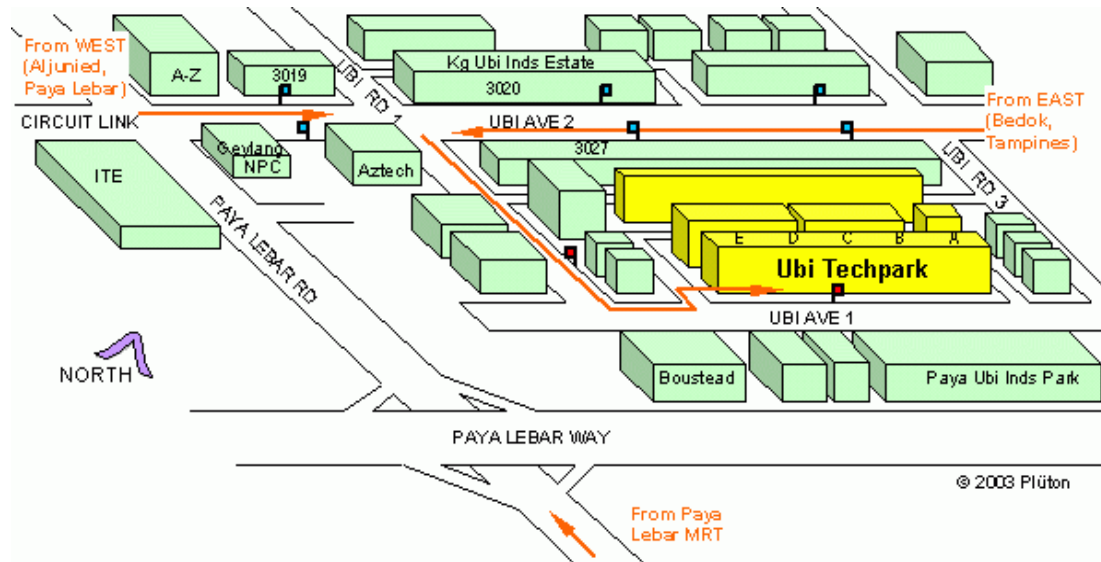

Map of Ubi Techpark

Print this file and make your way to Combined Coporation office more easier.

How to know when you've arrived.

Combined Corporation
Blk 10, Ubi Techpark
Unit No. #04-76, Lobby D
Ubi Crescent
Singapore (408564)

Office +65 6846 7959

Fax. +65 6846 7976

How to get to Ubi Techpark.

By Mrt Aljunied (EW9)

- Leave MRT station through Exit B (Aljunied Rd)
- Cross pedestrian overhead bridge, walk to bus stop
- Board SBS Transit bus service 63
- Bus fare is S\$1.00 (cash), travelling time ~15 mins

By Bus SBS Transit 63

- Alight at Ubi Techpark

SBS Transit 8, 22, 65, 66;
TIBS 61

- Alight at Aztech Building or Blk 3019
- Walk ~5 mins to Ubi Techp