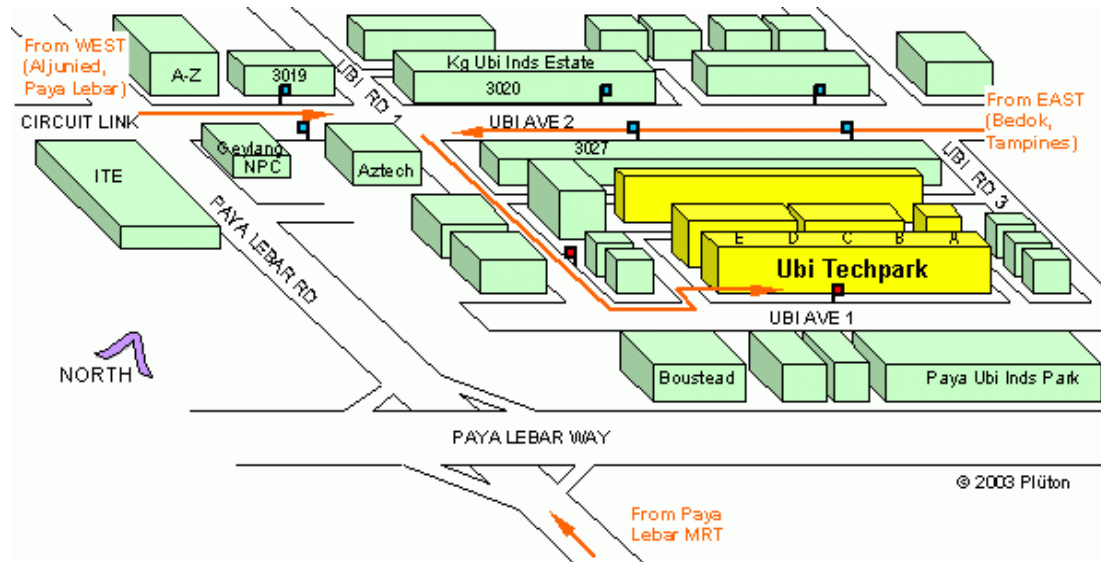

# Map of Ubi Techpark

Print this file and make your way to Combined Coporation office more easier.

## How to know when you've arrived.

Combined Corporation  
Blk 10, Ubi Techpark  
Unit No. #04-76, Lobby D  
Ubi Crescent  
Singapore ( 408564 )

Office +65 6846 7959

Fax. +65 6846 7976

## How to get to Ubi Techpark.

By Mrt Aljunied (EW9)

- Leave MRT station through Exit B (Aljunied Rd)
- Cross pedestrian overhead bridge, walk to bus stop
- Board SBS Transit bus service 63
- Bus fare is S\$1.00 (cash), travelling time ~15 mins

By Bus SBS Transit 63

- Alight at Ubi Techpark

SBS Transit 8, 22, 65, 66;  
TIBS 61

- Alight at Aztech Building or Blk 3019
- Walk ~5 mins to Ubi Techp